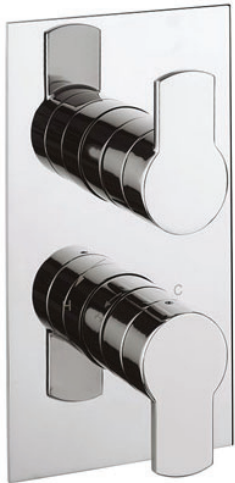

445 ECHO SPUR GO WEST DEVELOPMENT

MOUNTAINLAND DESIGN

BATH 104

BATH 106

BATH 111

BATH 112

POWDER BATH

MASTER BATH

KITCHEN

BATH 305